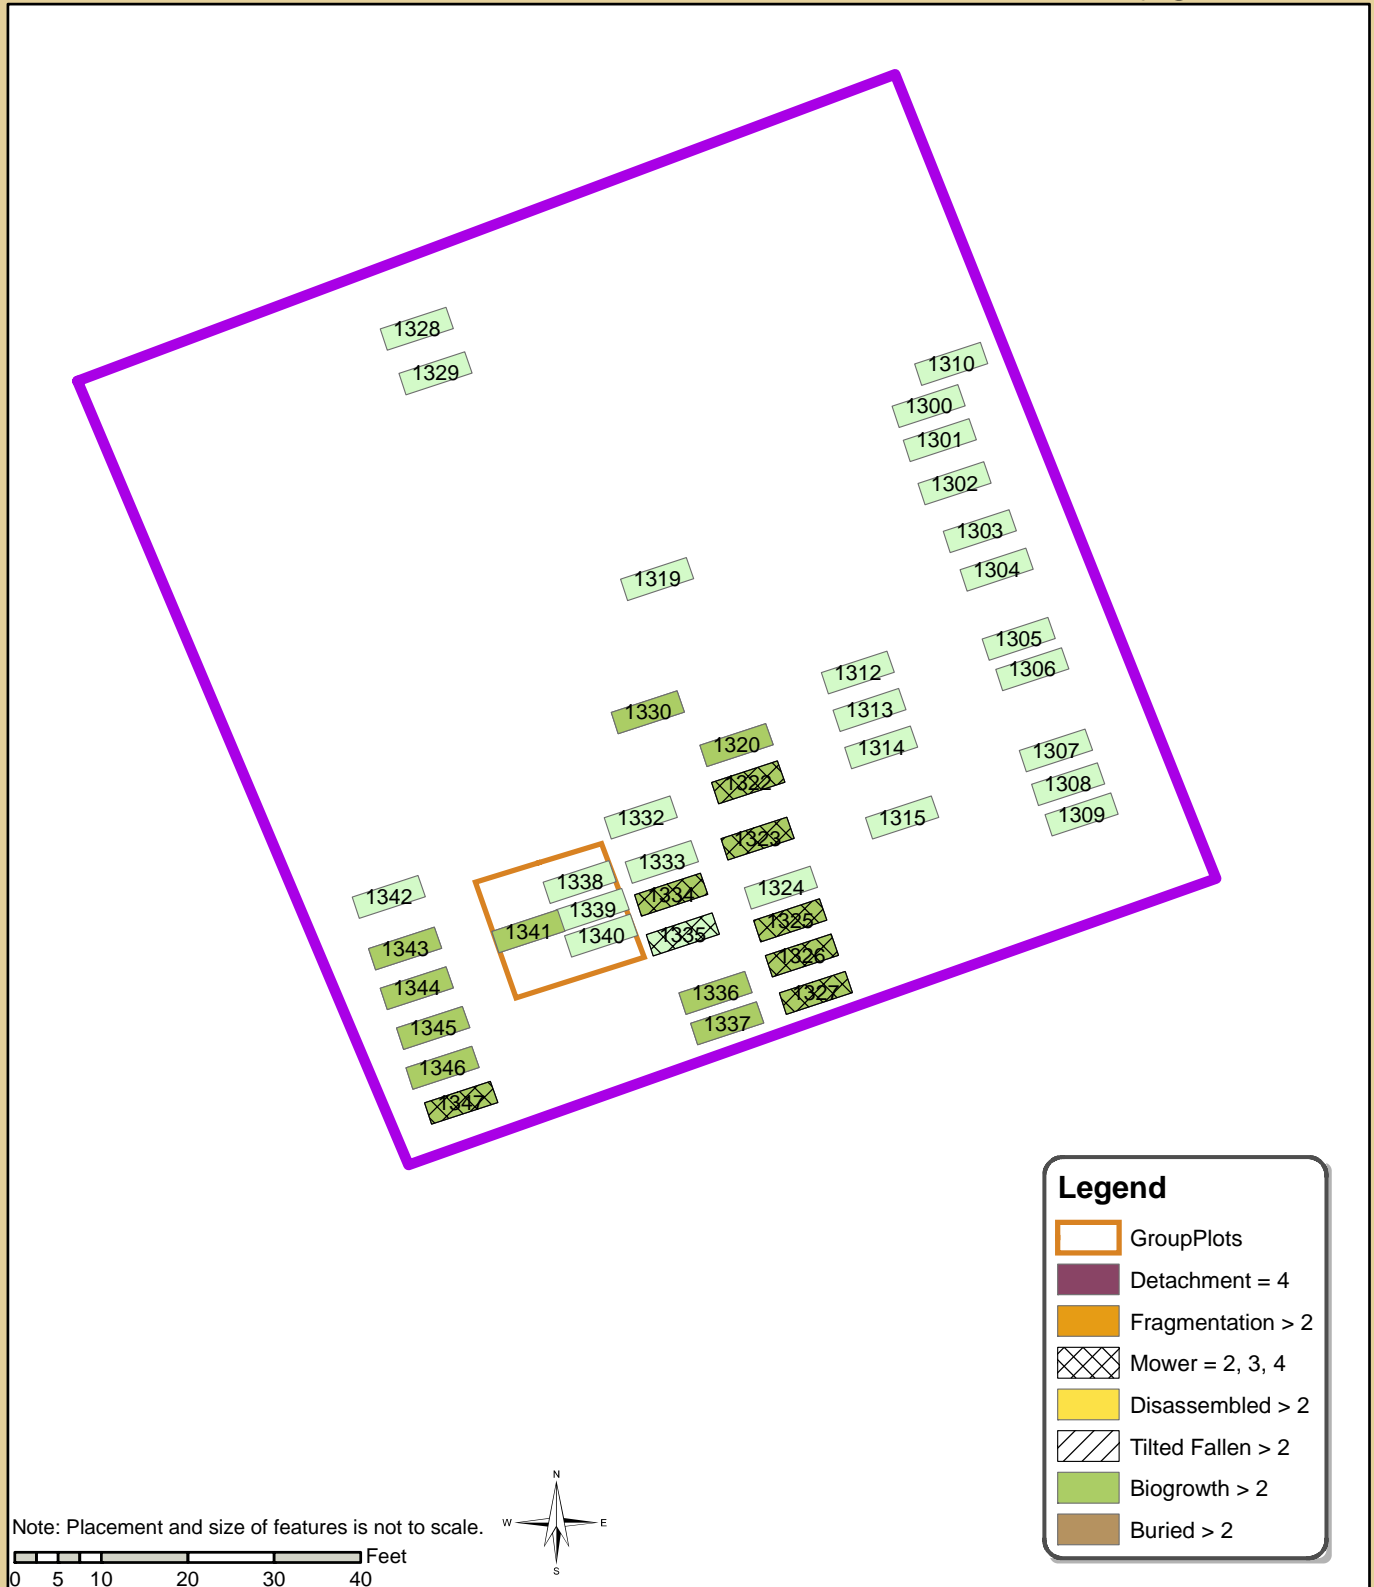

Westhampton Churchyard Southampton Historic Cemetery Inventory No. QU1

The 2001 digital orthophotography files are projected in the New York State Plane, NAD 83, Survey Feet projection, with a resolution of .5 feet, natural color film. Downloaded from the NYS GIS Clearinghouse.

Westhampton Churchyard Southampton Historic Cemetery Inventory No. QU1

Pattern of Key Conditions

If several conditions are present, the top (most serious or most remarkable) condition covers the polygon.