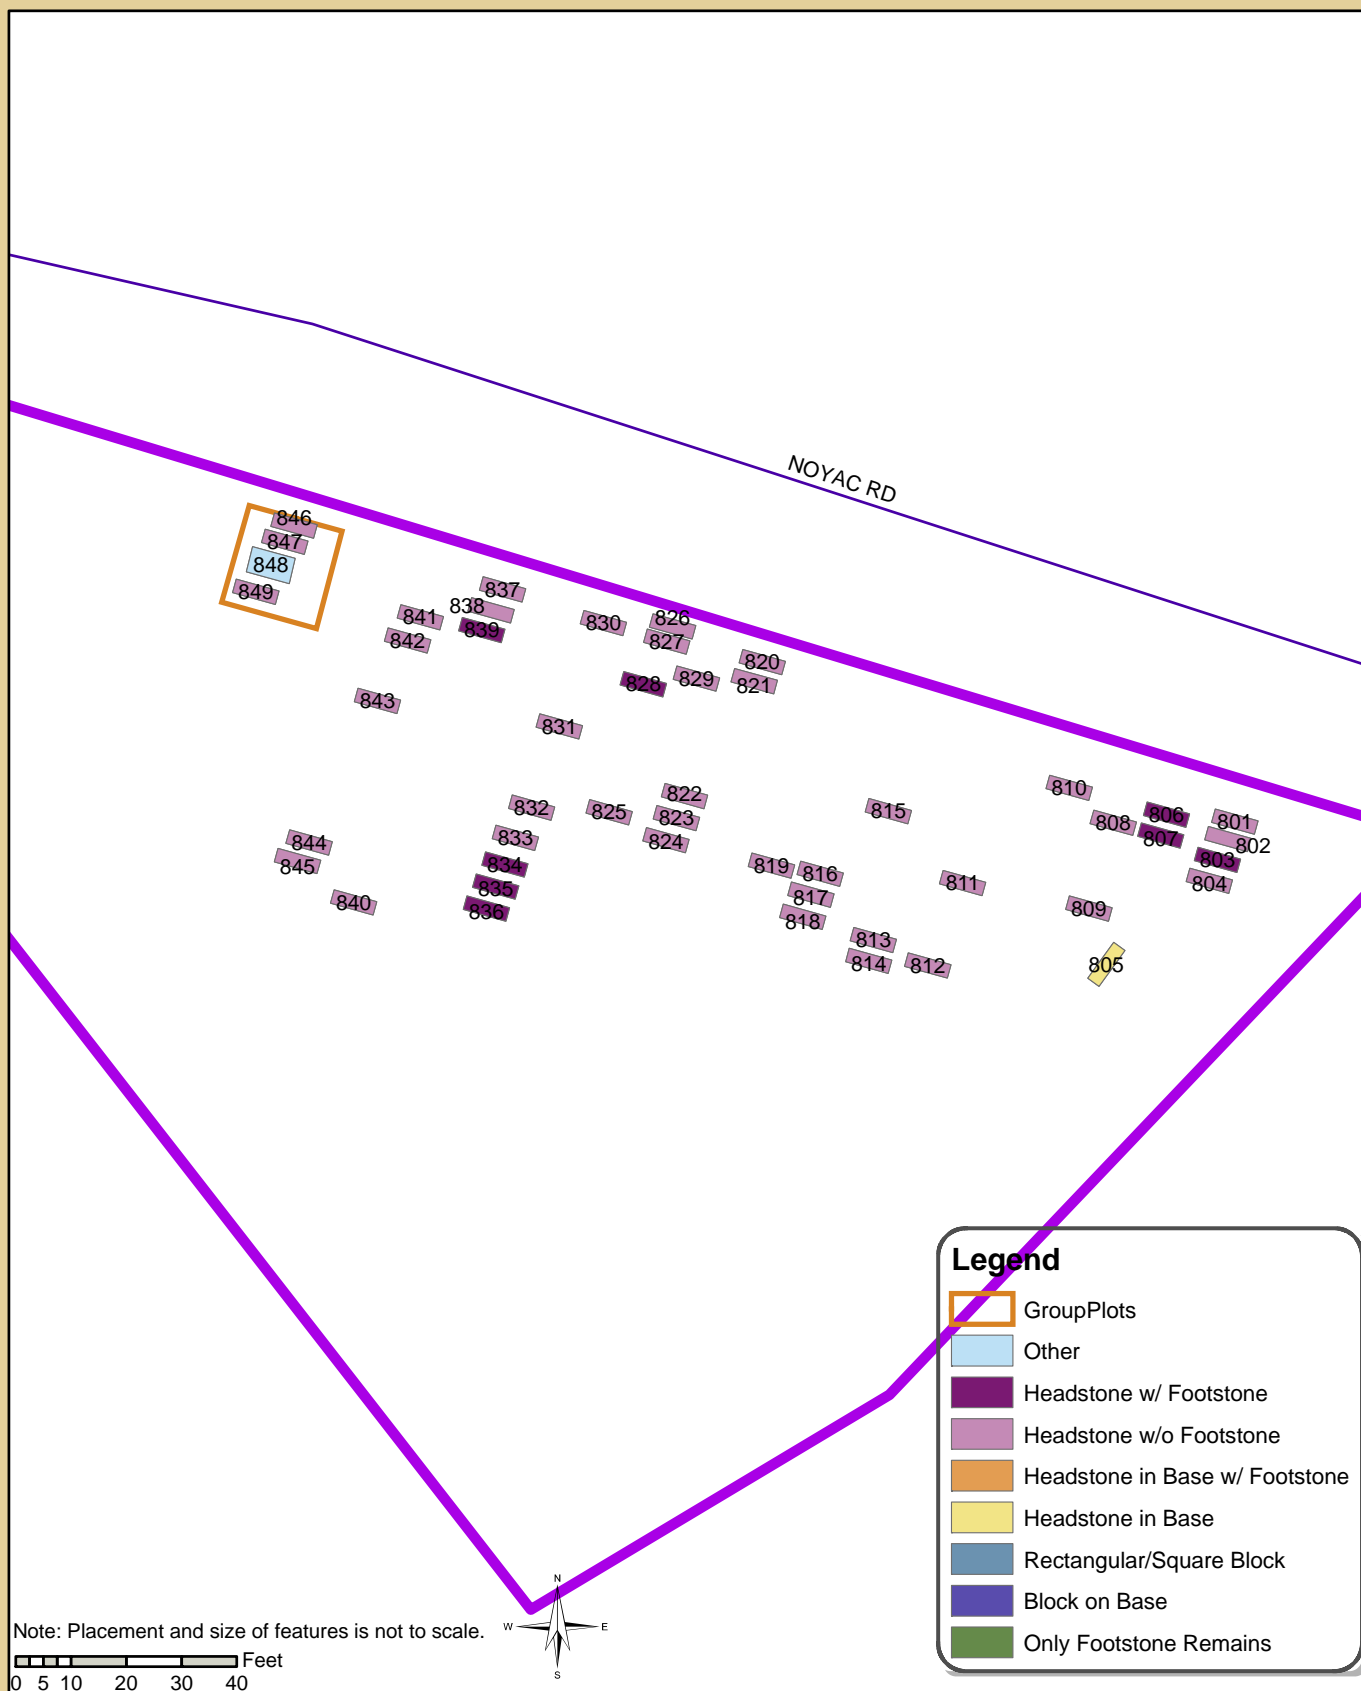

Edwards Cemetery / Noyac Burying Ground Southampton Historic Cemetery Inventory No. NO2

Distribution by Primary Marker Type