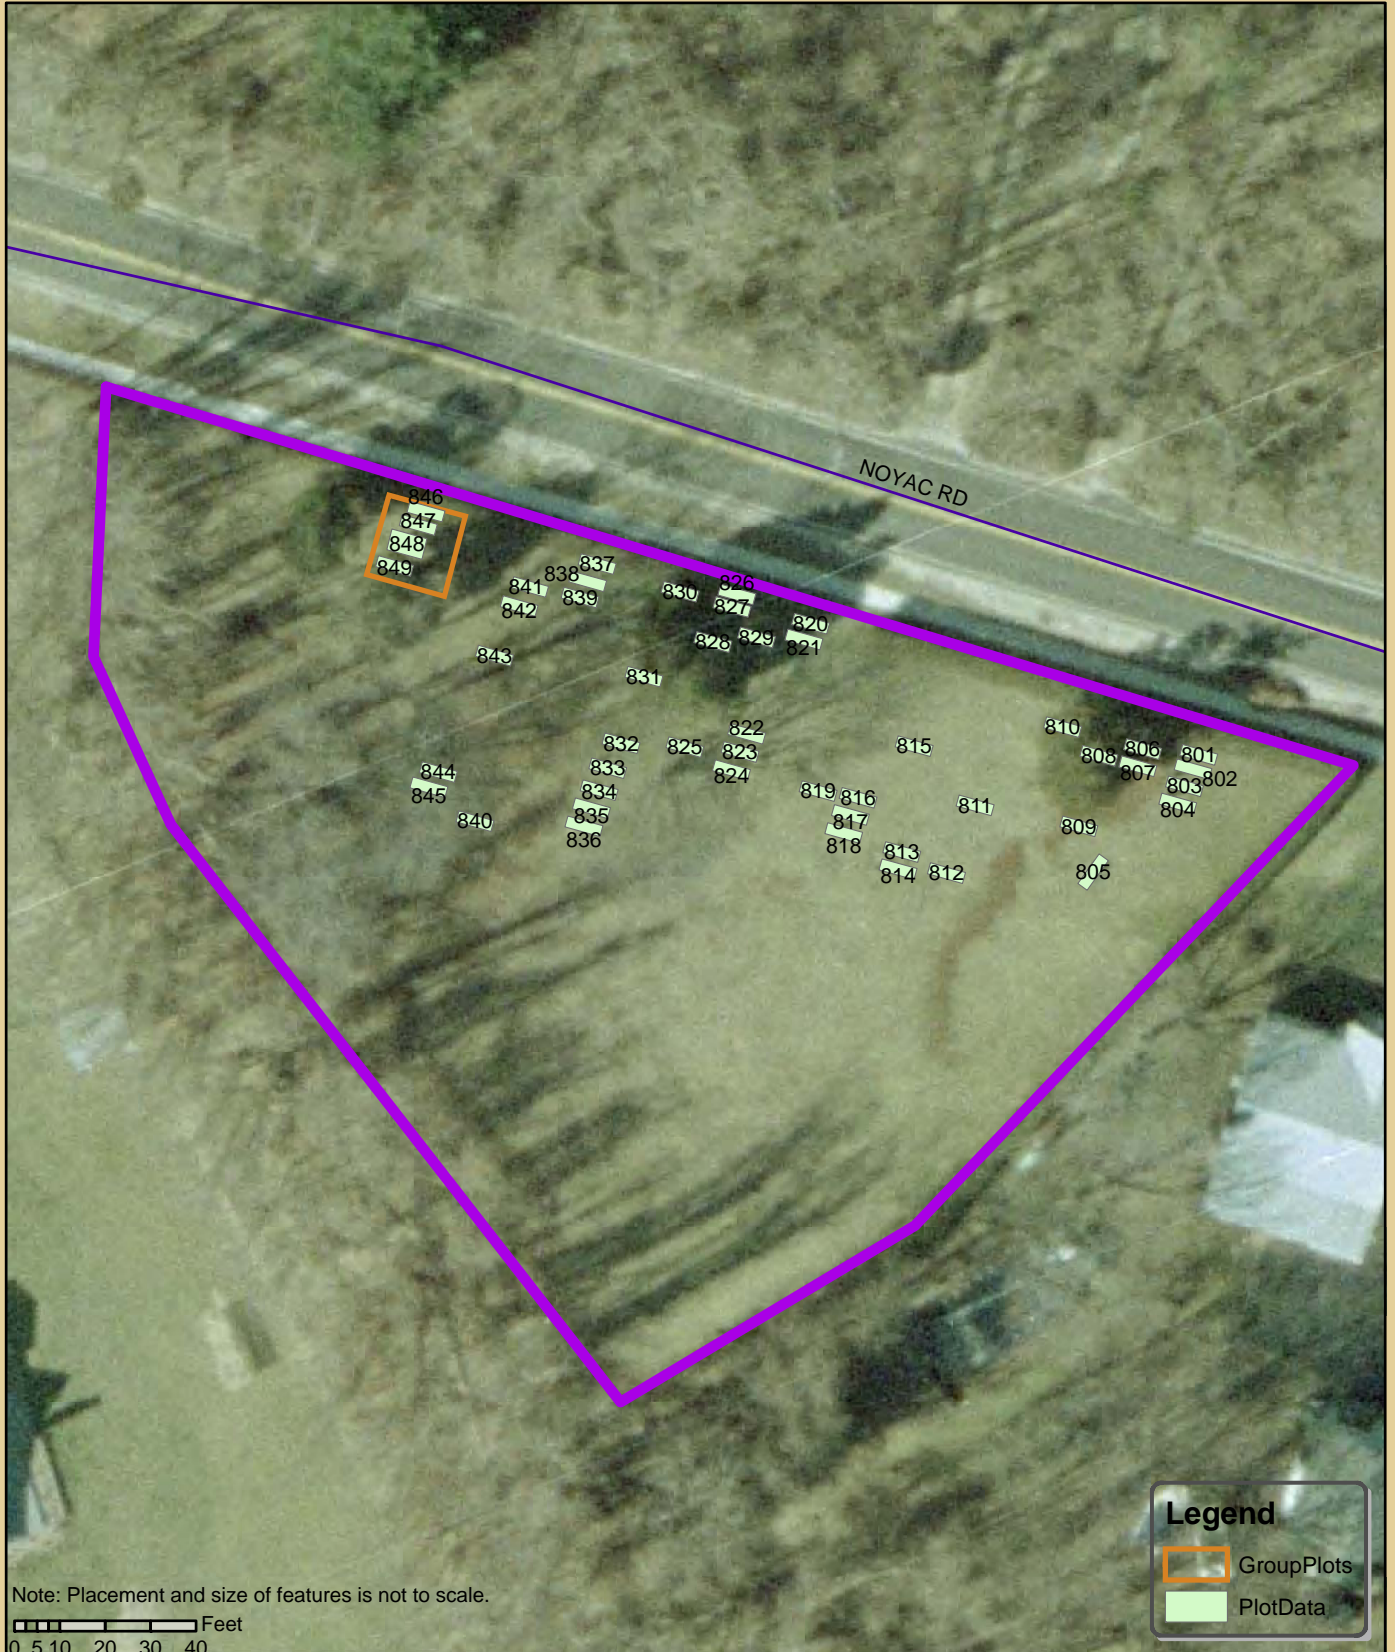

site; stones face west; Edwards family predominate

Headstones [approx] 52 DAR # _____ Date Range 1768-1868

Stone Types sandstone, marble & slate [marble predominates]

Condition large cedar trees overshadow markers; several leaning, broken

Edwards Cemetery / Noyac Burying Ground Southampton Historic Cemetery Inventory No. NO2

Pattern of Key Conditions

If several conditions are present, the top (most serious or most remarkable) condition covers the polygon.