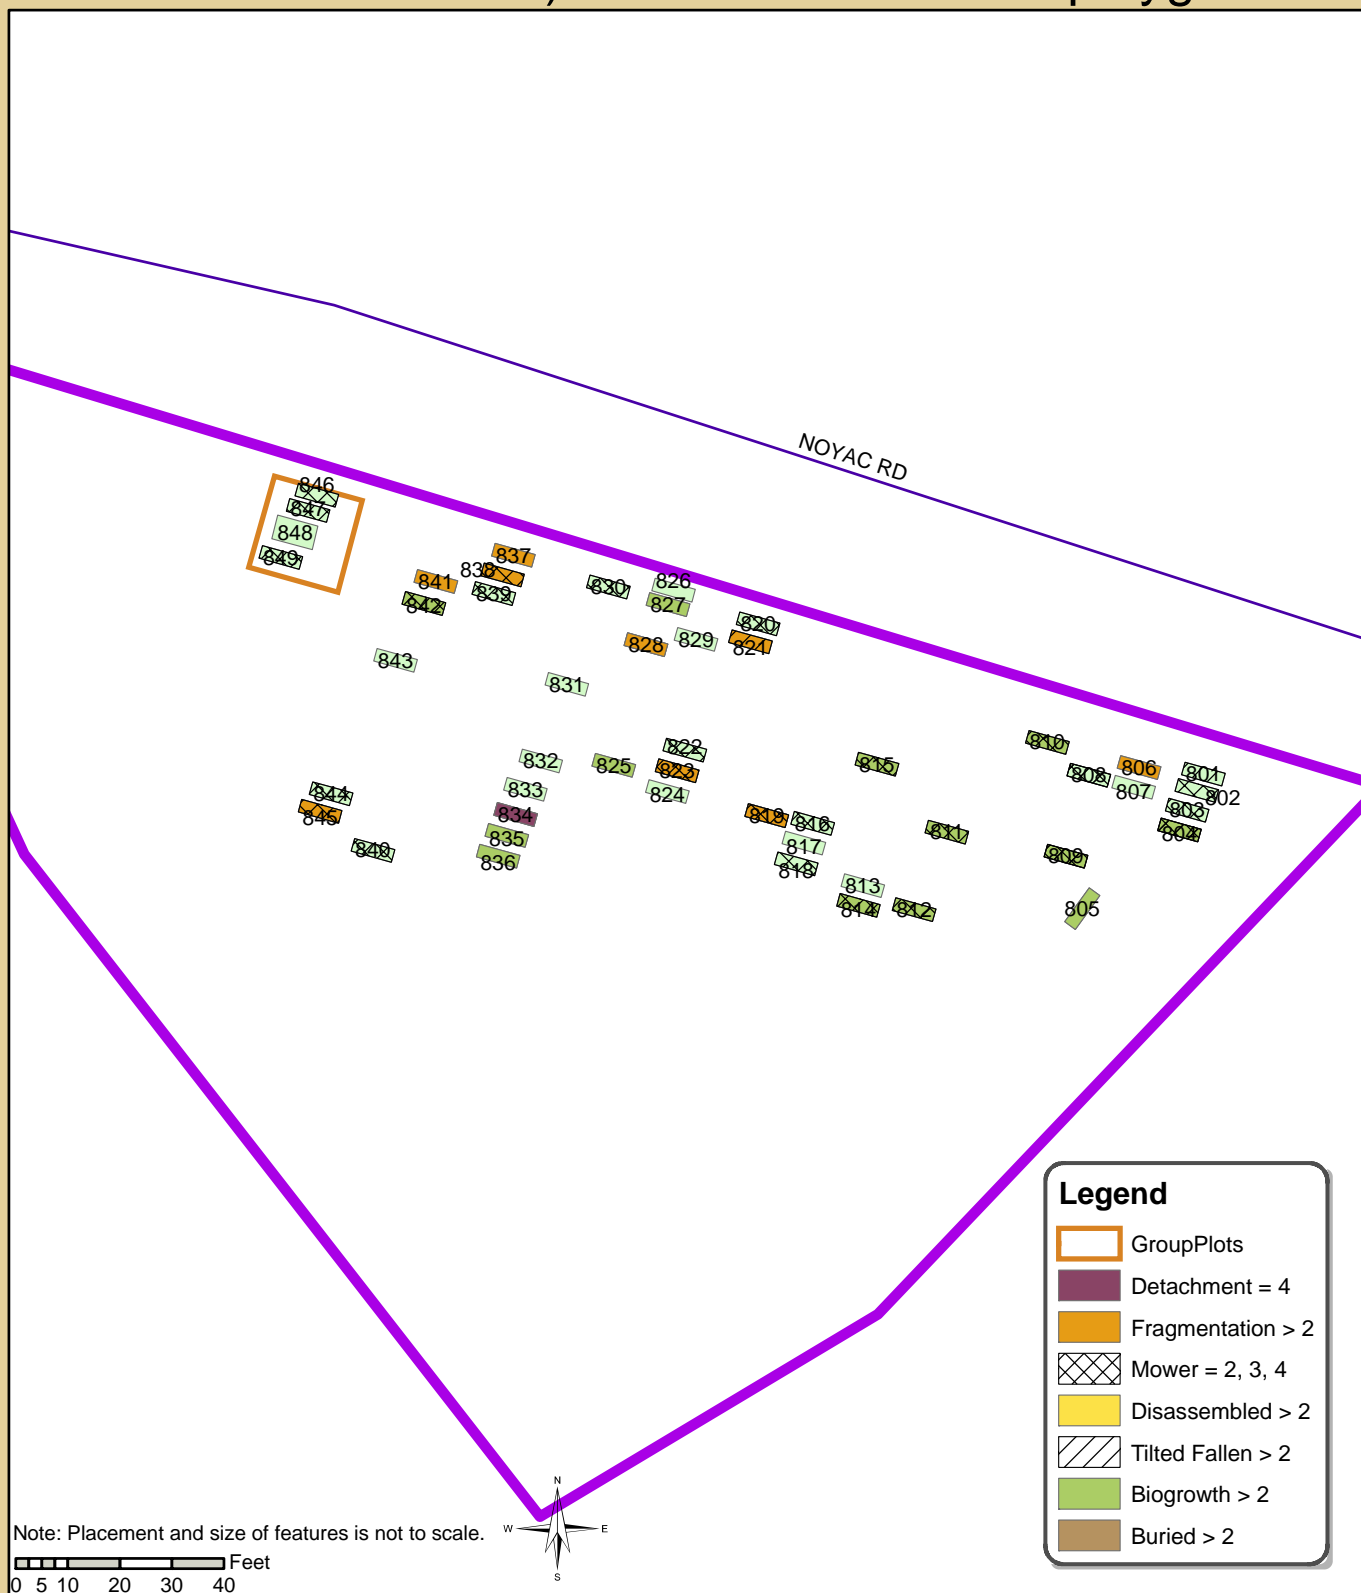

site; stones face west; Edwards family predominate

Headstones [approx] 52 DAR # _____ Date Range 1768-1868

Stone Types sandstone, marble & slate [marble predominates]

Condition large cedar trees overshadow markers; several leaning, broken

the cemeteries in and near Sag Harbor, L.I." White Plains [1950] pp. 1-3;

NYS Cemeteries Name/Location Inventory 1995-1997 [p. 863]

Edwards Cemetery / Noyac Burying Ground Southampton Historic Cemetery Inventory No. NO2

The 2001 digital orthophotography files are projected in the New York State Plane, NAD 83, Survey Feet projection, with a resolution of .5 feet, natural color film. Downloaded from the NYS GIS Clearinghouse.

Edwards Cemetery / Noyac Burying Ground Southampton Historic Cemetery Inventory No. NO2

Pattern of Key Conditions

If several conditions are present, the top (most serious or most remarkable) condition covers the polygon.