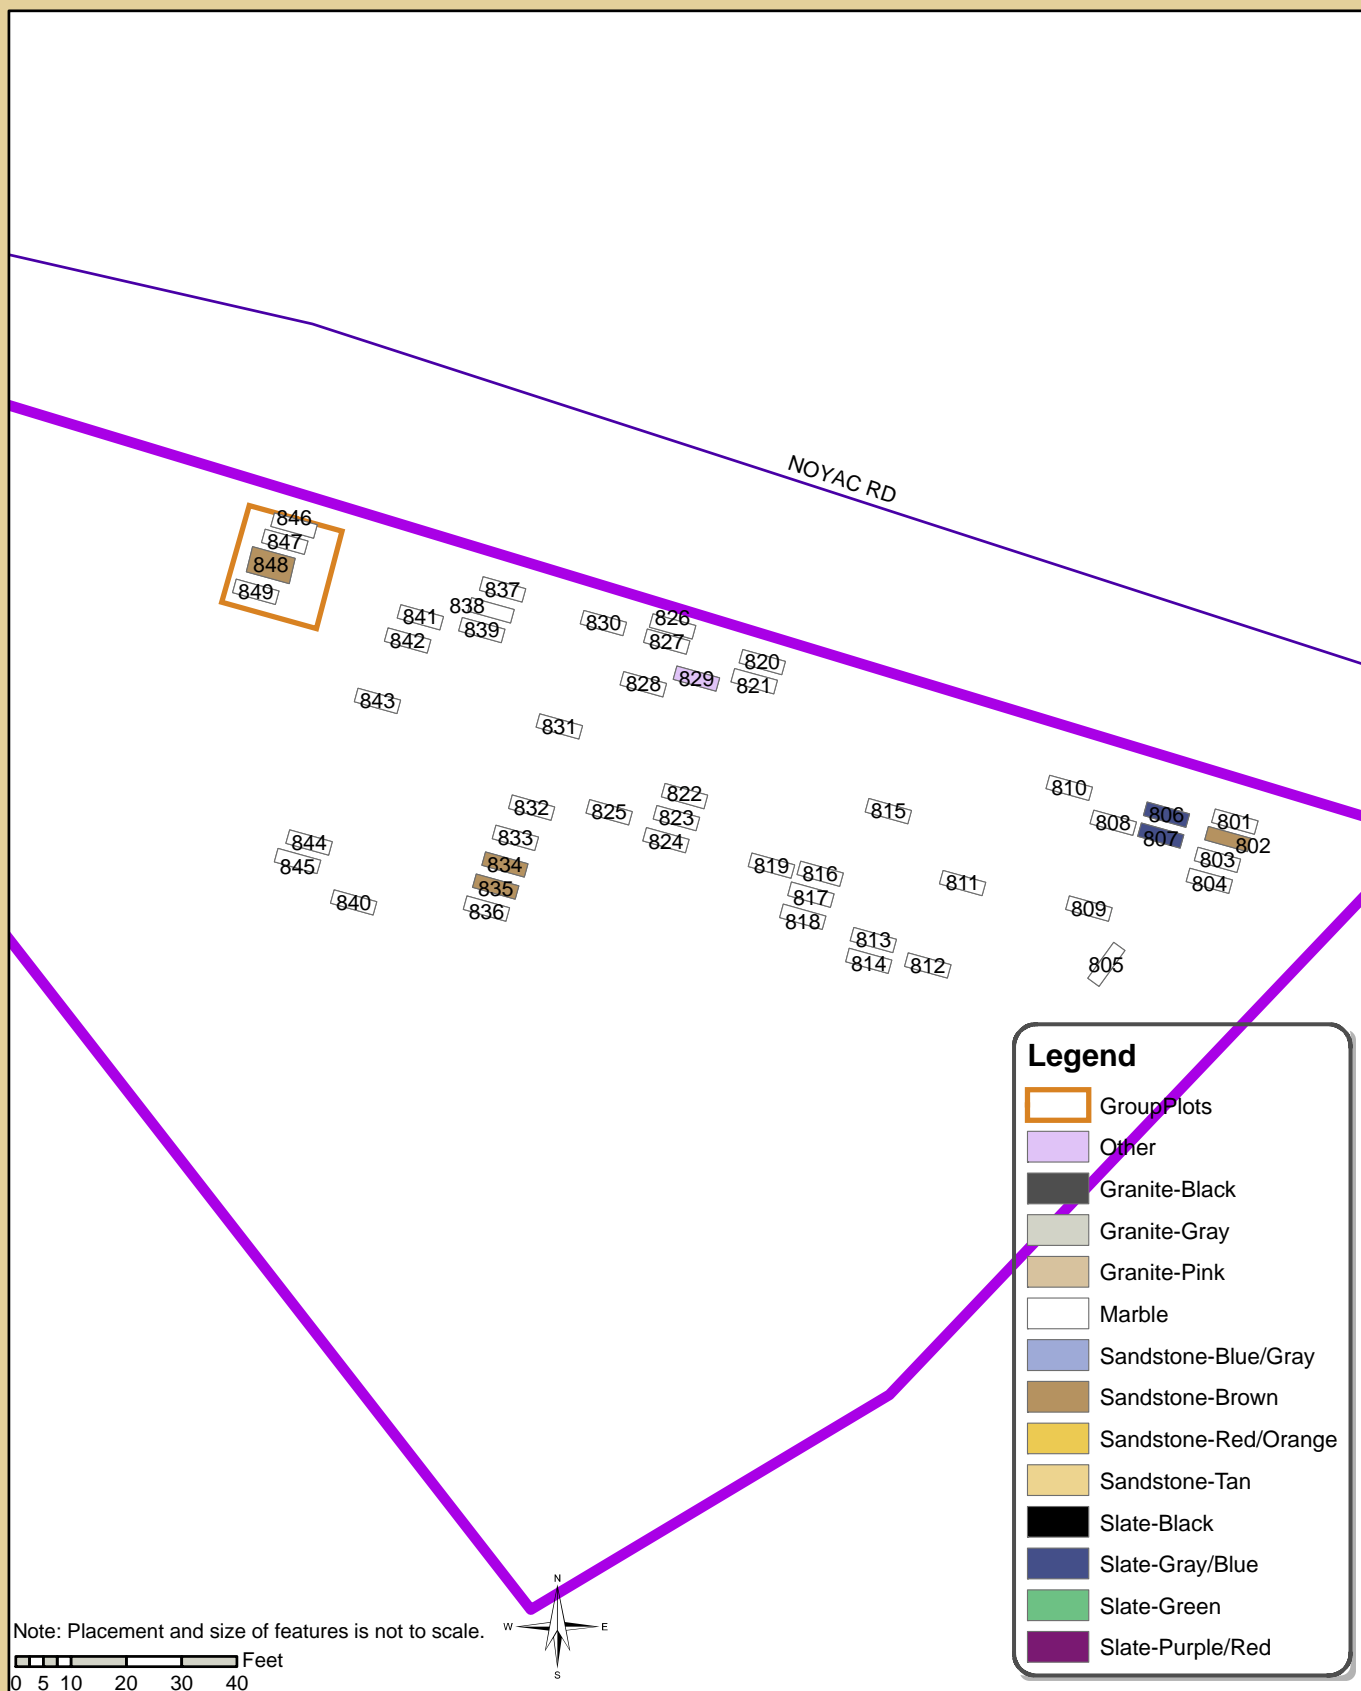

Edwards Cemetery / Noyac Burying Ground Southampton Historic Cemetery Inventory No. NO2

Distribution by Material of Primary Marker